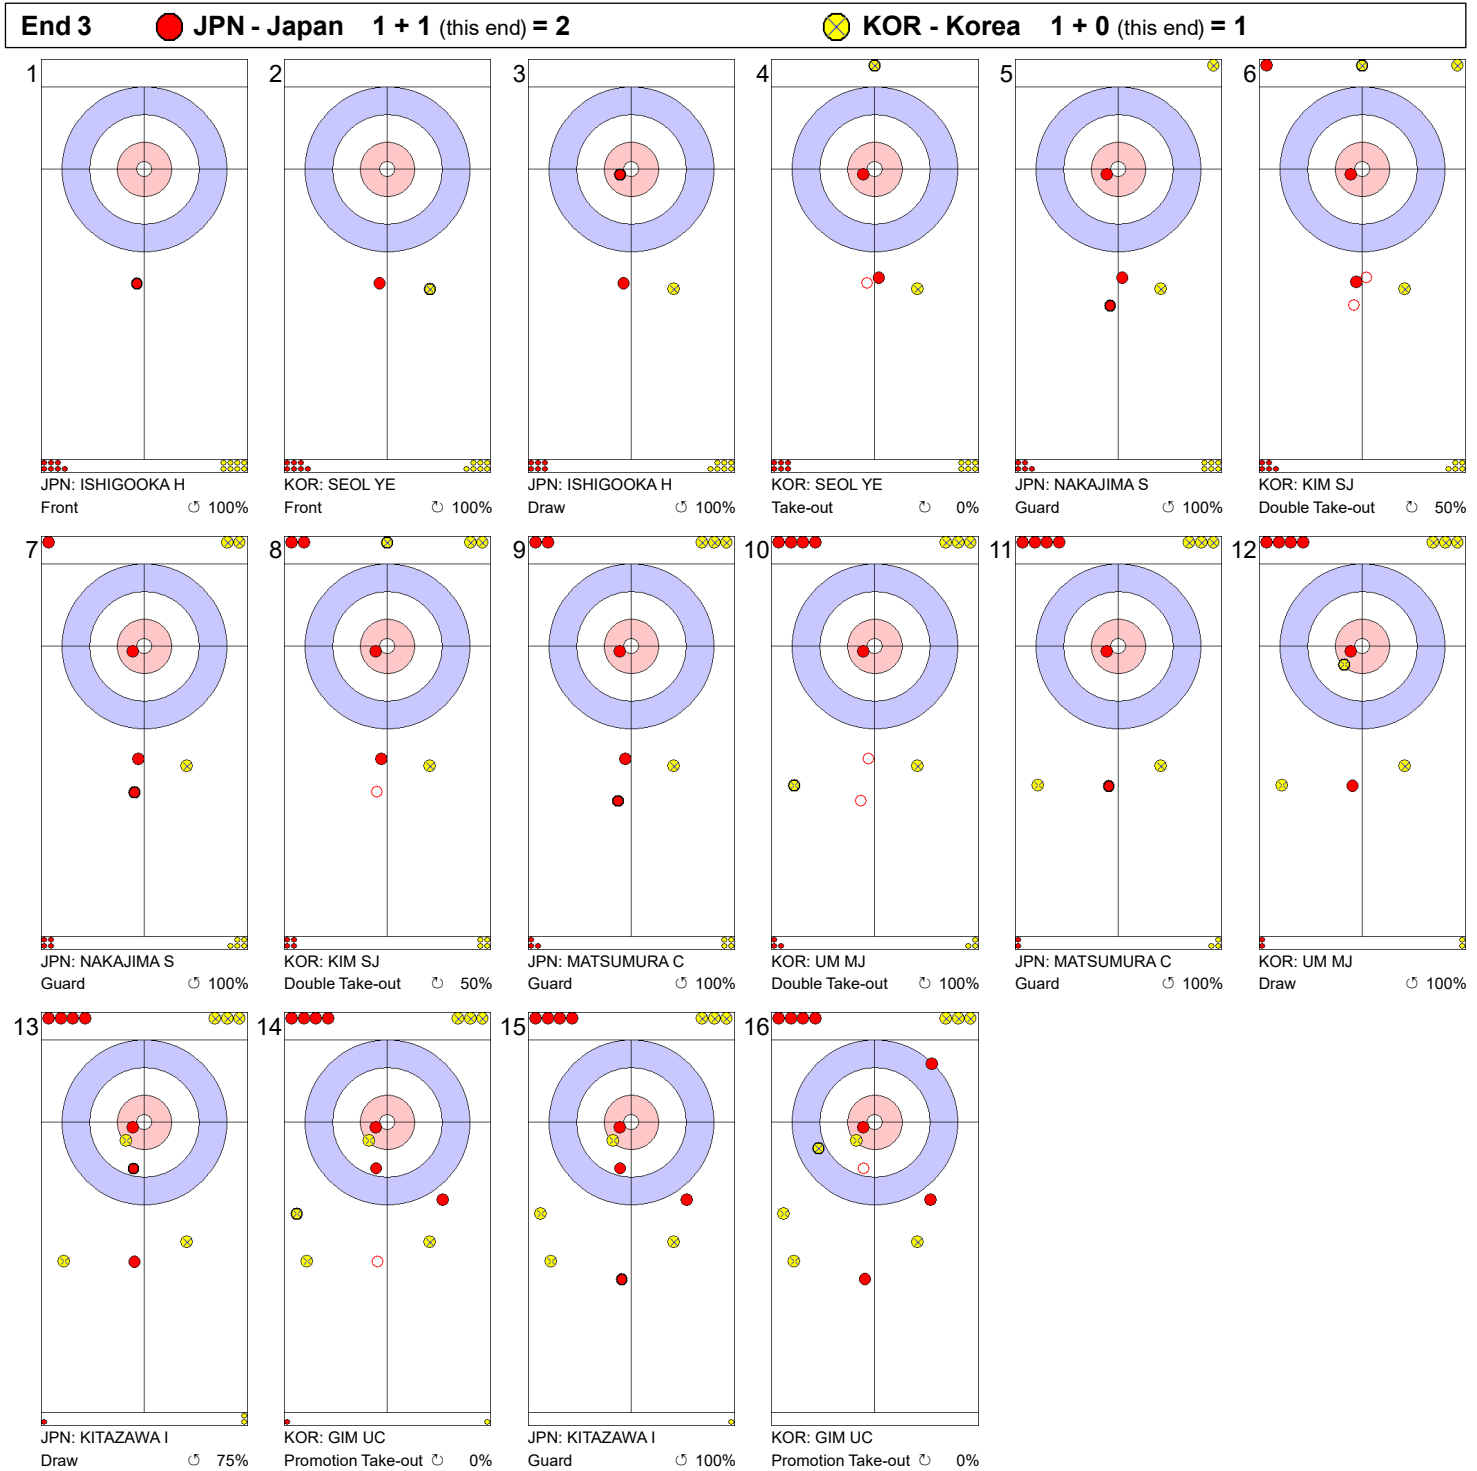

**Game - Shot by Shot**

**Legend:**  
 ↻ Clockwise      ↺ Counter-clockwise      - Not considered

**Game - Shot by Shot**

**Legend:**  
 ⤵ Clockwise      ⤴ Counter-clockwise      - Not considered

**Game - Shot by Shot**

**Legend:**  
 ↻ Clockwise      ↺ Counter-clockwise      - Not considered

**Game - Shot by Shot**

**Legend:**  
 ⤵ Clockwise      ⤴ Counter-clockwise      - Not considered

**Game - Shot by Shot**

**Legend:**

↻ Clockwise      ↺ Counter-clockwise      - Not considered

**Game - Shot by Shot**

**Legend:**  
 ↻ Clockwise      ↺ Counter-clockwise      - Not considered

**Game - Shot by Shot**

**Legend:**  
 ↻ Clockwise      ↺ Counter-clockwise      - Not considered

Game - Shot by Shot

Legend:

↻ Clockwise                      ↺ Counter-clockwise                      - Not considered

**Game - Shot by Shot**

**Legend:**  
 ↻ Clockwise      ↺ Counter-clockwise      - Not considered