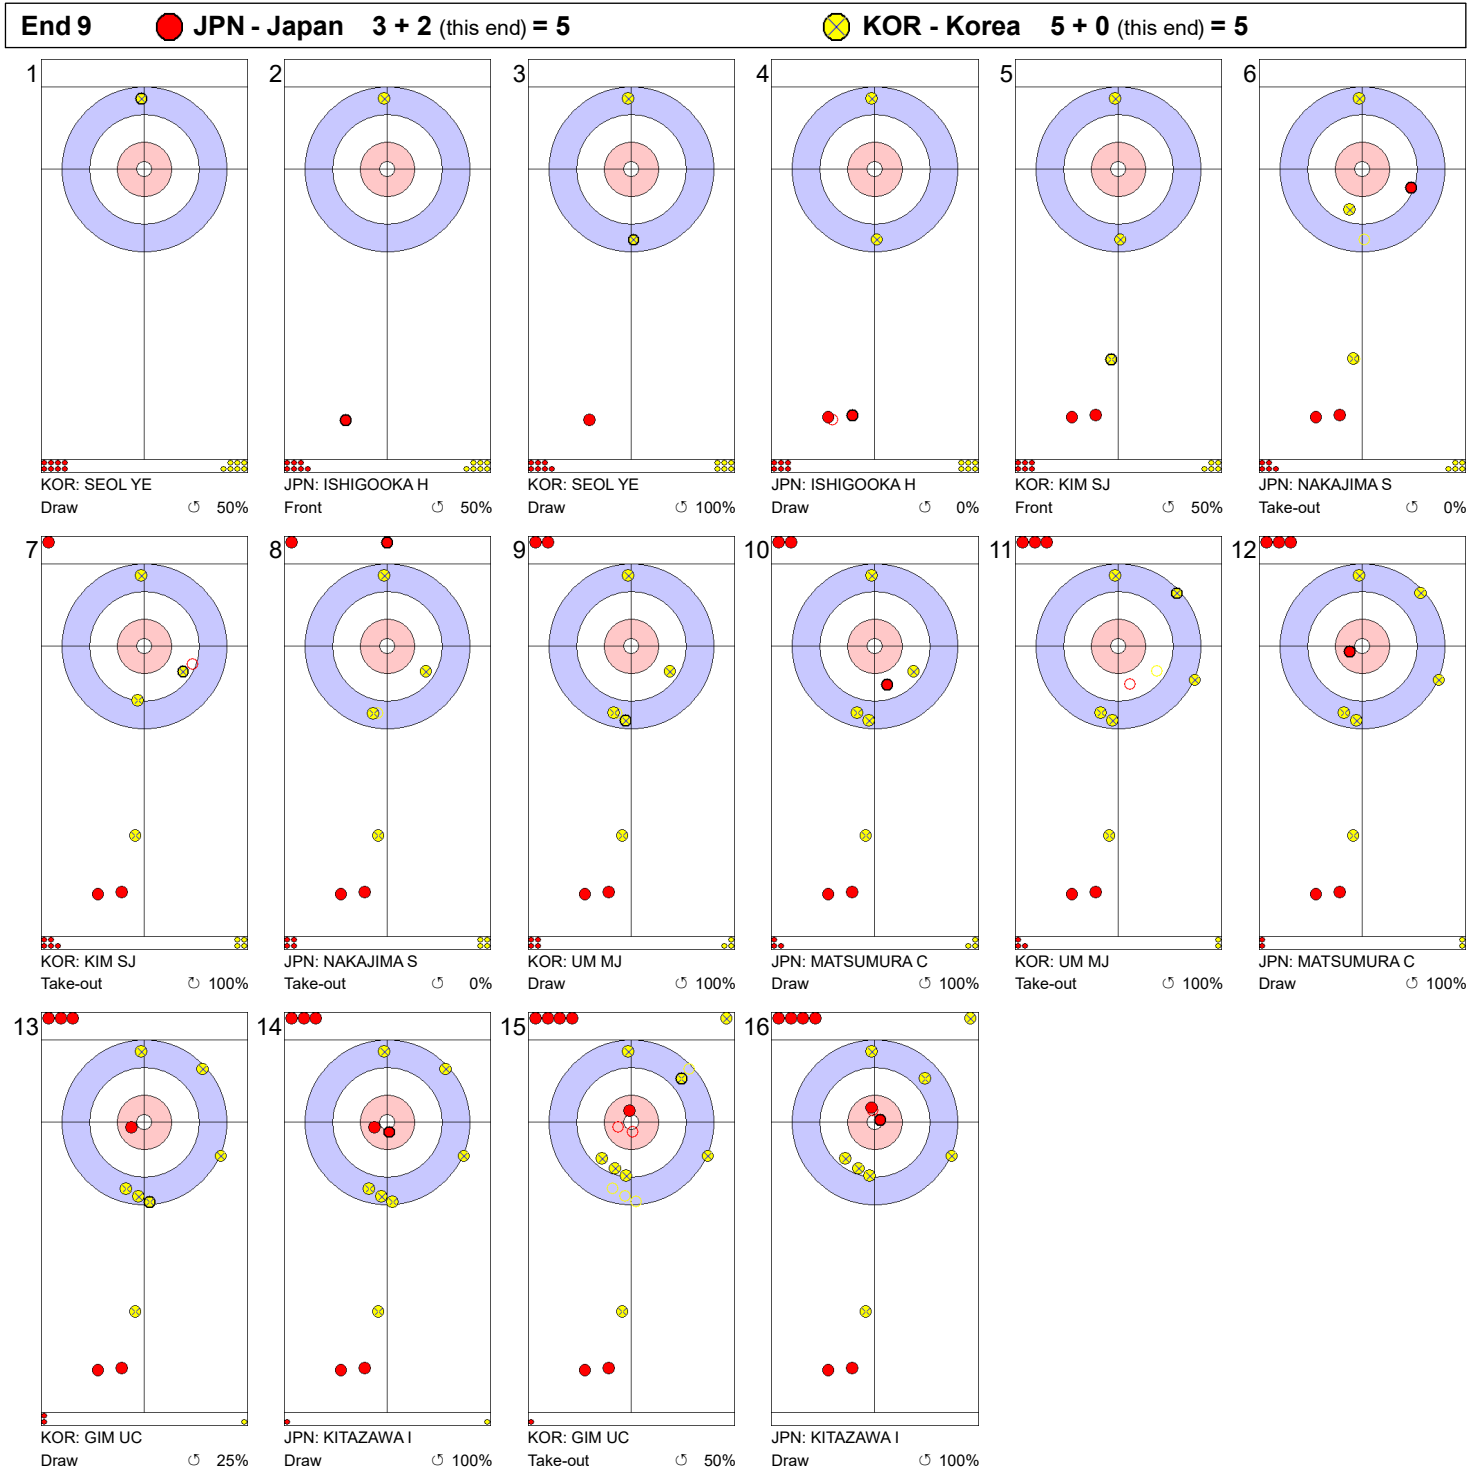

**Legend:**  
 ↻ Clockwise      ↺ Counter-clockwise      - Not considered

**Game - Shot by Shot**

**Legend:**  
 ⤵ Clockwise      ⤴ Counter-clockwise      - Not considered

**Game - Shot by Shot**

**Legend:**

↻ Clockwise      ↺ Counter-clockwise      - Not considered

**Game - Shot by Shot**

**Legend:**  
 ↻ Clockwise      ↺ Counter-clockwise      - Not considered

**Game - Shot by Shot**

**Legend:**  
 ↻ Clockwise      ↺ Counter-clockwise      - Not considered

Game - Shot by Shot

Legend:

↻ Clockwise                      ↺ Counter-clockwise                      - Not considered

**Game - Shot by Shot**

**Legend:**  
 ↻ Clockwise      ↺ Counter-clockwise      - Not considered

**Game - Shot by Shot**

**Legend:**  
 ↻ Clockwise      ↺ Counter-clockwise      - Not considered