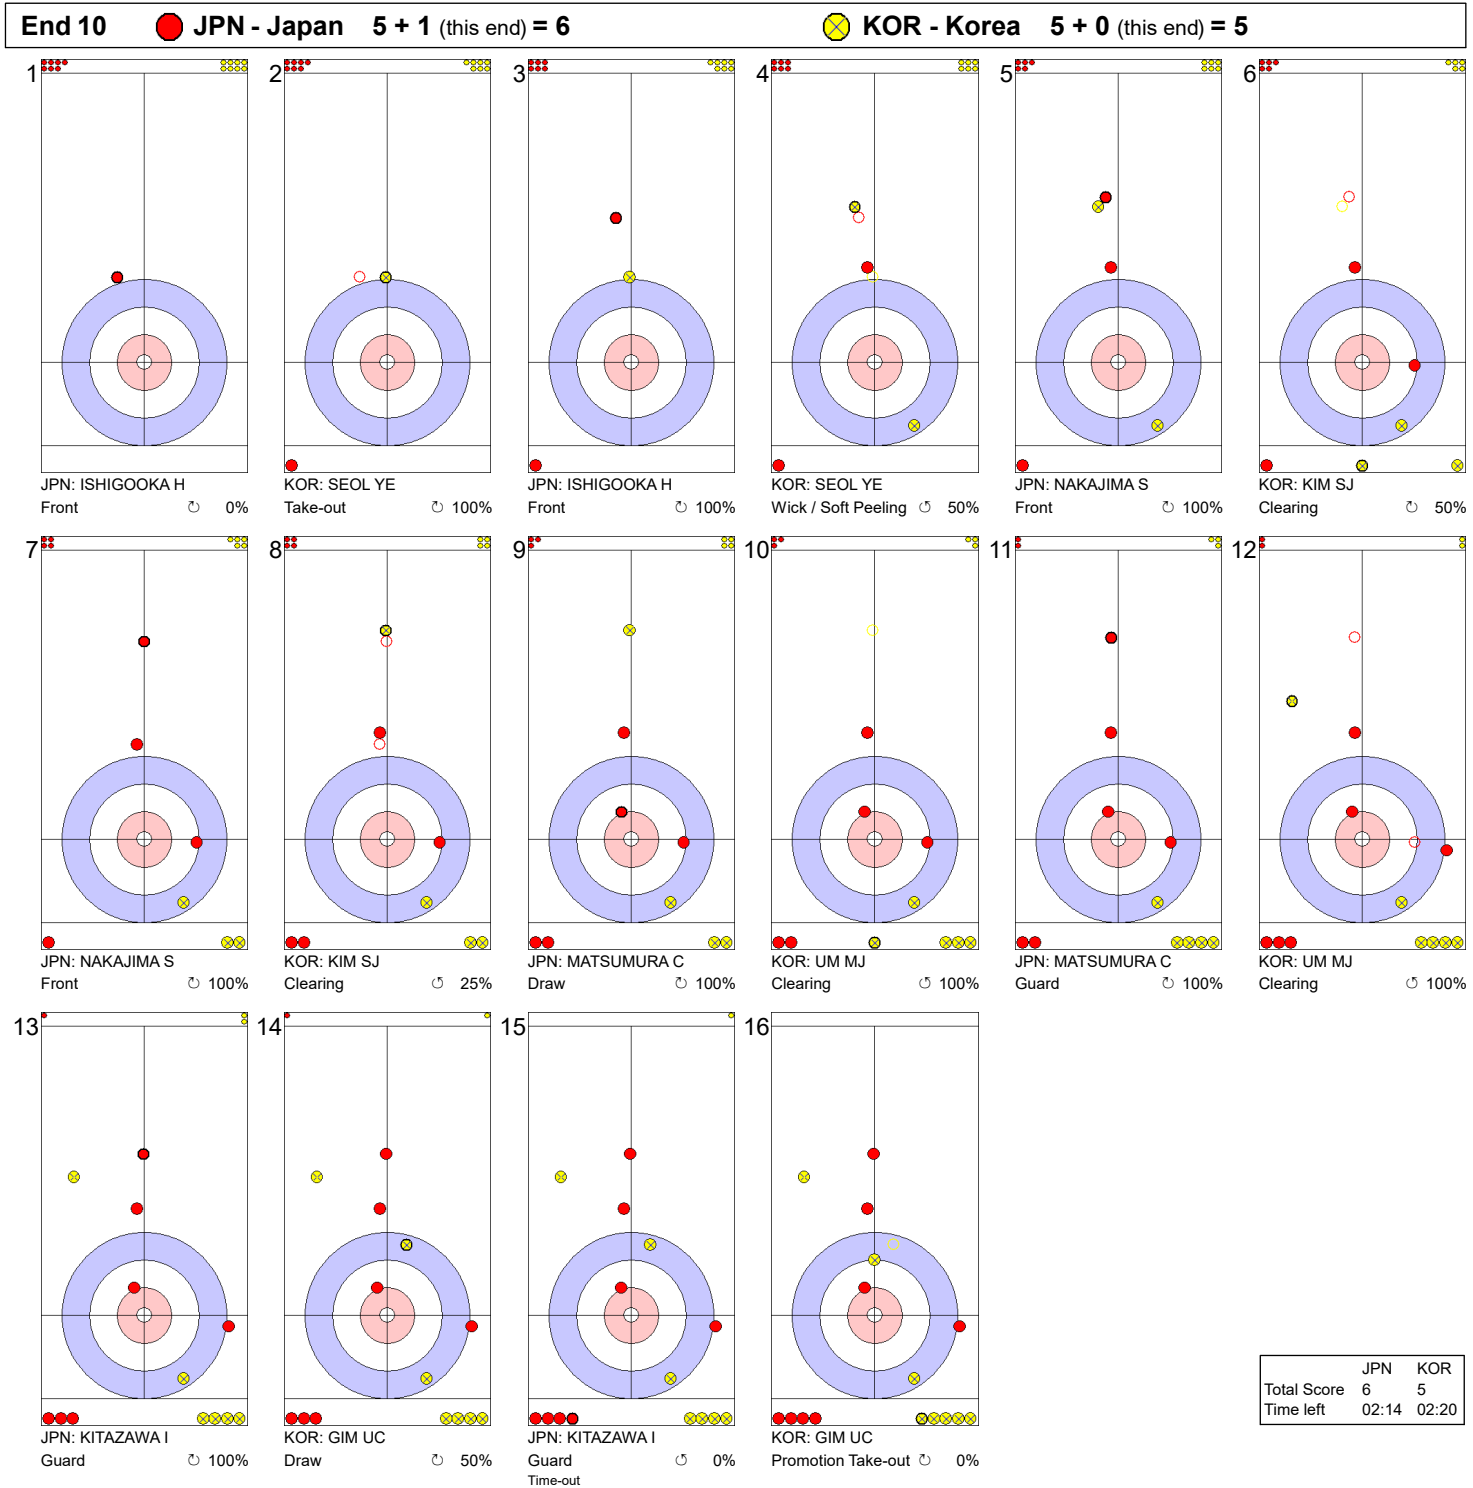

**Legend:**  
 ↻ Clockwise      ↺ Counter-clockwise      - Not considered

**Game - Shot by Shot**

**Legend:**  
 ⤵ Clockwise      ⤴ Counter-clockwise      - Not considered

**Game - Shot by Shot**

**Legend:**

↻ Clockwise      ↺ Counter-clockwise      - Not considered

**Game - Shot by Shot**

**Legend:**  
 ↻ Clockwise      ↺ Counter-clockwise      - Not considered

**Game - Shot by Shot**

**Legend:**  
 ↻ Clockwise      ↺ Counter-clockwise      - Not considered

Game - Shot by Shot

Legend:

↻ Clockwise                      ↺ Counter-clockwise                      - Not considered

**Game - Shot by Shot**

**Legend:**  
 ↻ Clockwise      ↺ Counter-clockwise      - Not considered

**Game - Shot by Shot**

**Legend:**  
 ↻ Clockwise      ↺ Counter-clockwise      - Not considered