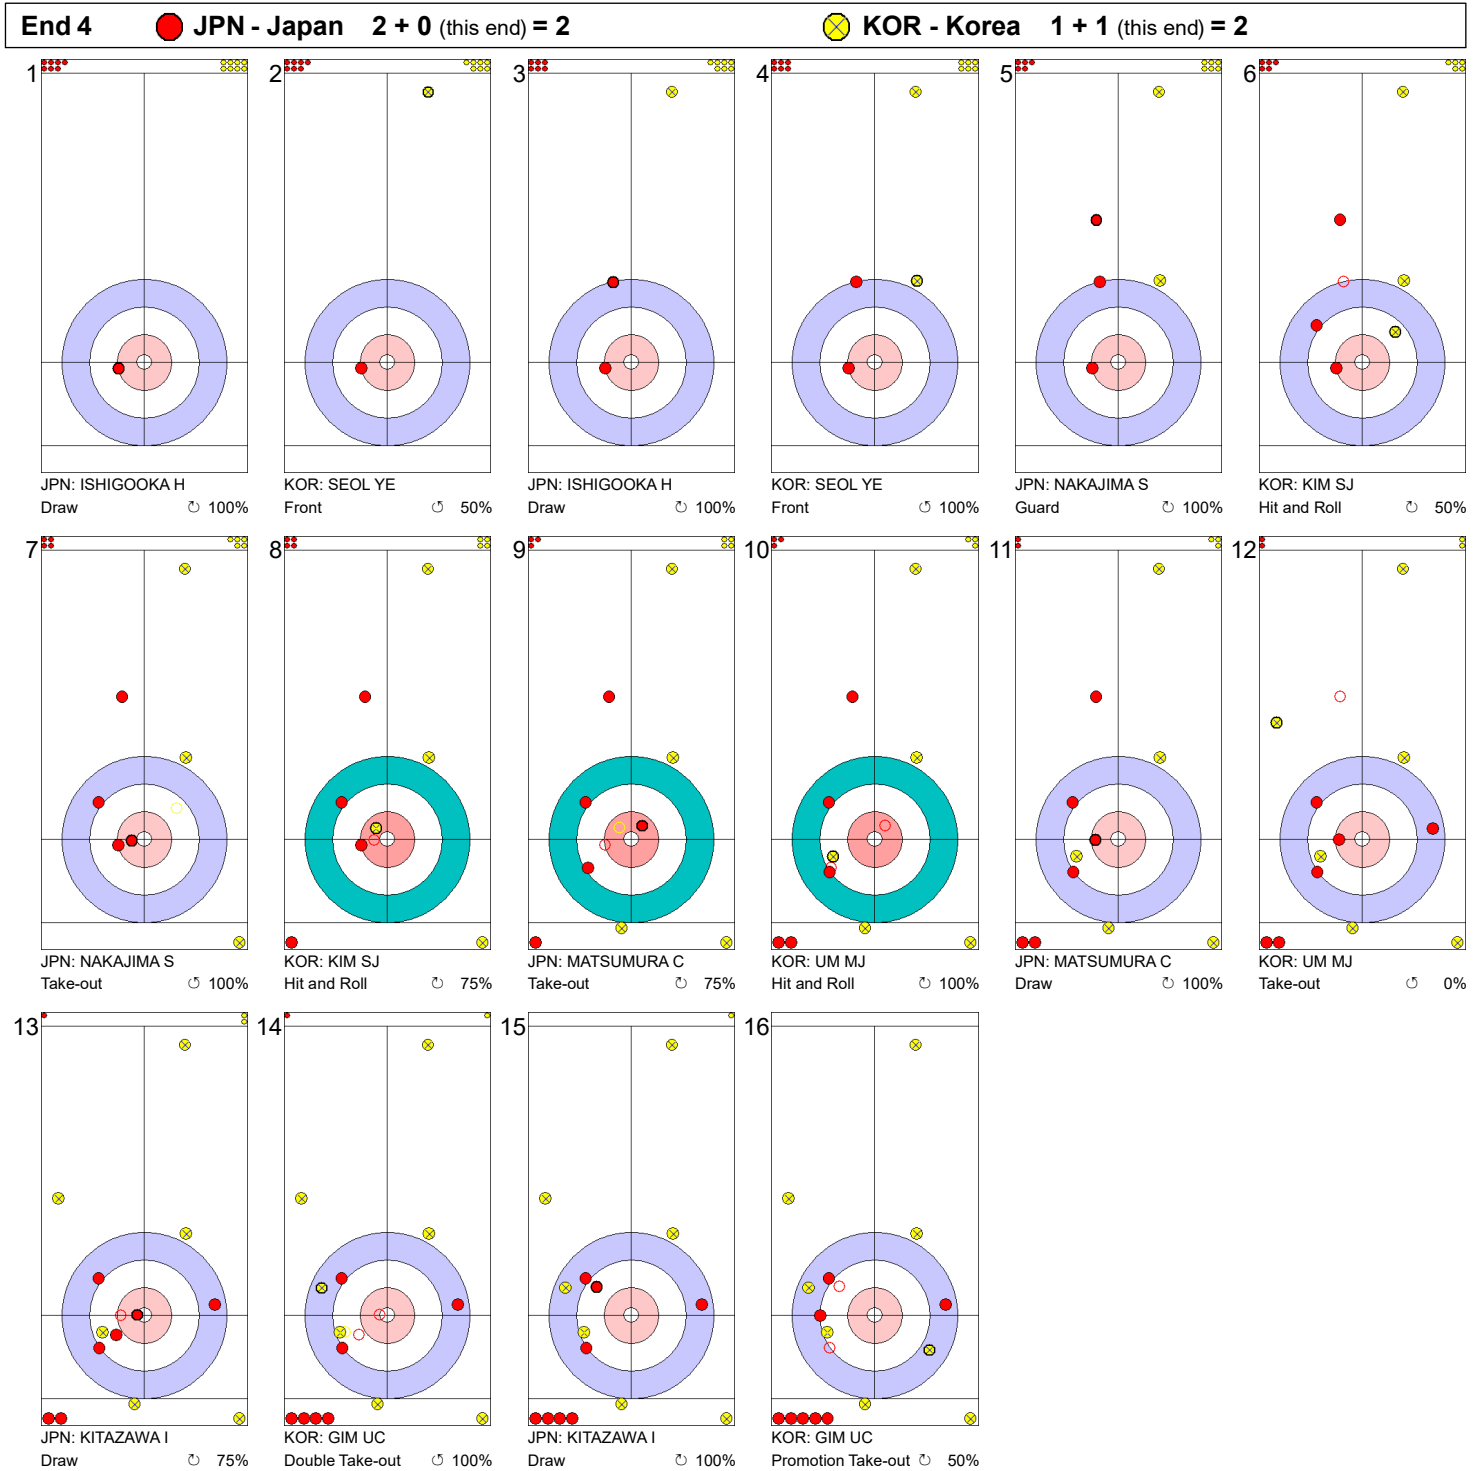

**Game - Shot by Shot**

**Legend:**  
 ↻ Clockwise      ↺ Counter-clockwise      - Not considered

**Game - Shot by Shot**

**Legend:**  
 ⤵ Clockwise      ⤴ Counter-clockwise      - Not considered

**Game - Shot by Shot**

**Legend:**  
 ↻ Clockwise      ↺ Counter-clockwise      - Not considered

**Game - Shot by Shot**

**Legend:**  
 ⤵ Clockwise      ⤴ Counter-clockwise      - Not considered

**Game - Shot by Shot**

**Legend:**

↻ Clockwise      ↺ Counter-clockwise      - Not considered

**Game - Shot by Shot**

**Legend:**  
 ↻ Clockwise      ↺ Counter-clockwise      - Not considered

**Game - Shot by Shot**

**Legend:**  
 ↻ Clockwise      ↺ Counter-clockwise      - Not considered

Game - Shot by Shot

Legend:

↻ Clockwise                      ↺ Counter-clockwise                      - Not considered

**Game - Shot by Shot**

**Legend:**  
 ↻ Clockwise      ↺ Counter-clockwise      - Not considered