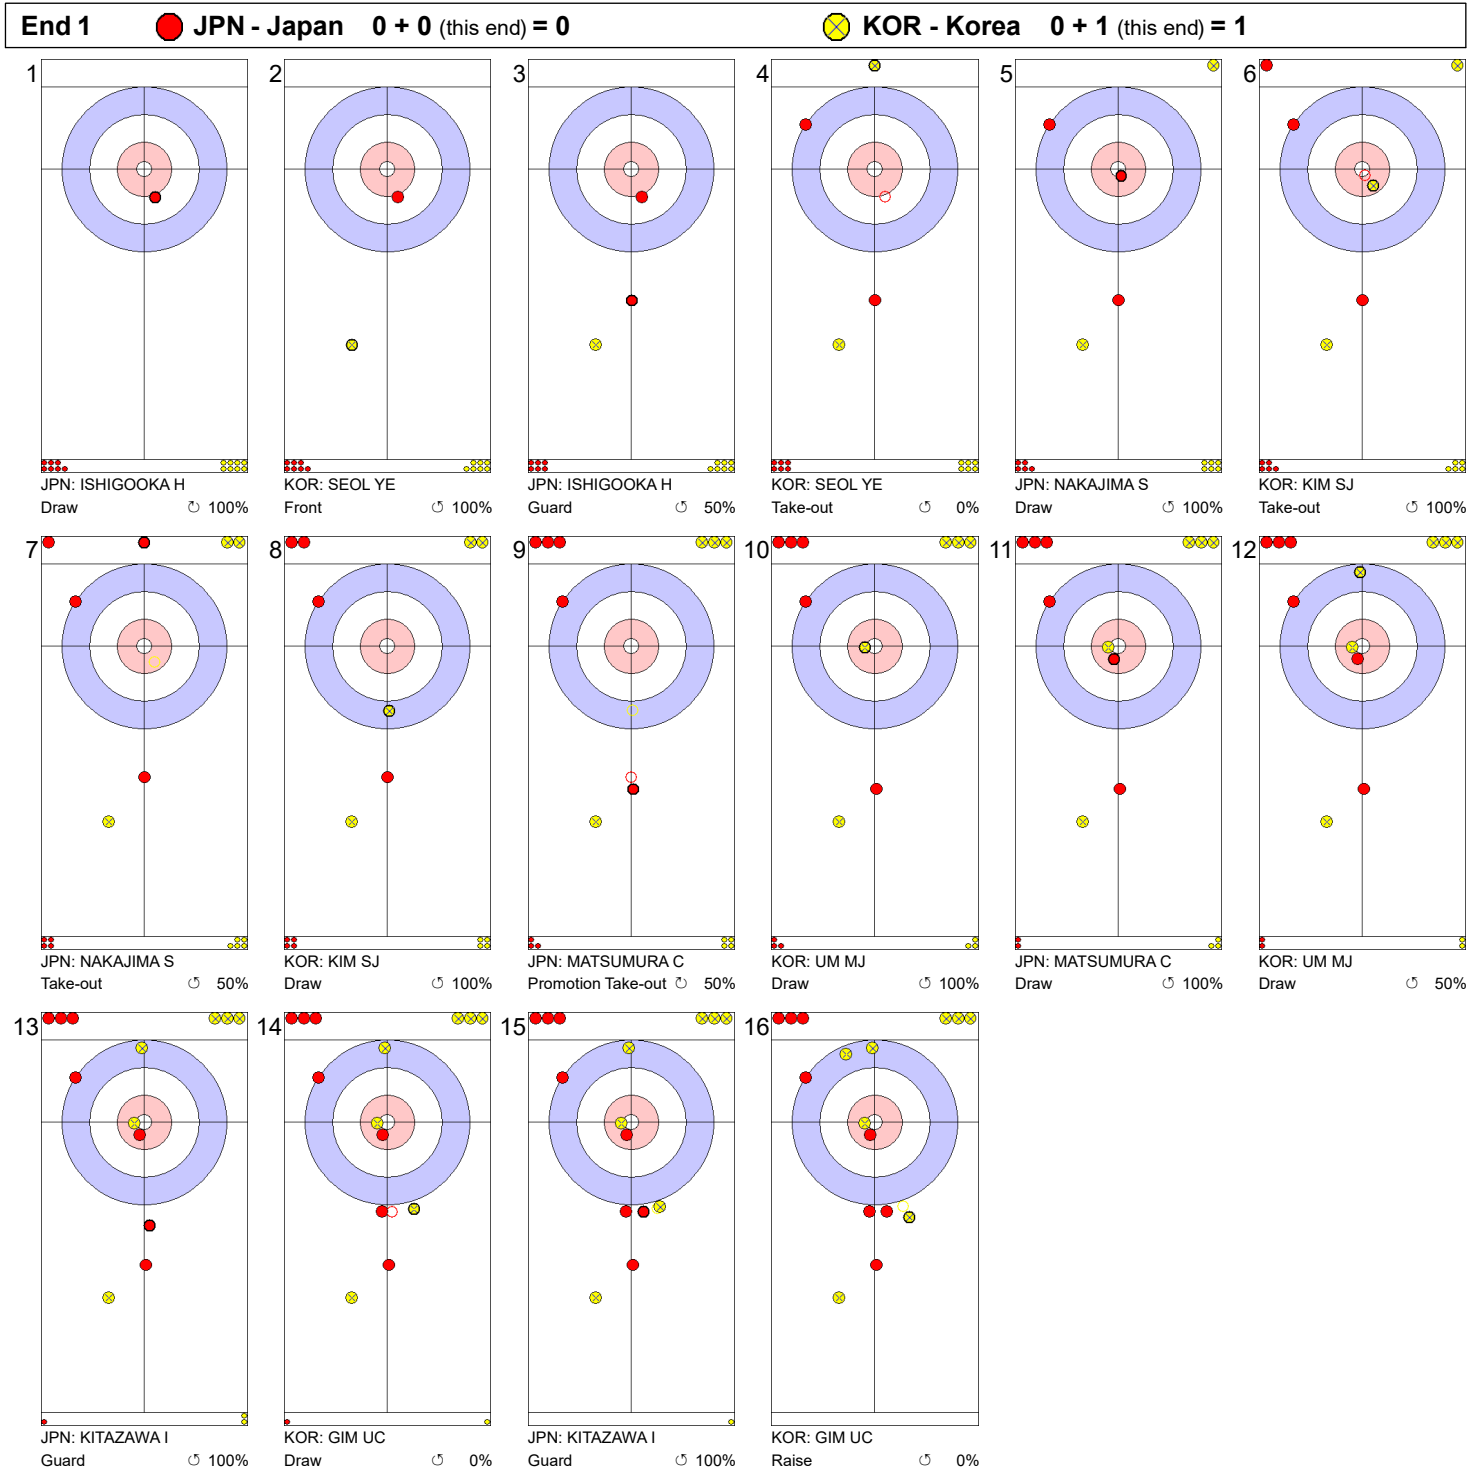

**Game - Shot by Shot**

**Legend:**  
 ↻ Clockwise      ↺ Counter-clockwise      - Not considered

**Game - Shot by Shot**

**Legend:**  
 ⤵ Clockwise      ⤴ Counter-clockwise      - Not considered

**Game - Shot by Shot**

**Legend:**  
 ↻ Clockwise      ↺ Counter-clockwise      - Not considered

**Game - Shot by Shot**

**Legend:**  
 ⤵ Clockwise      ⤴ Counter-clockwise      - Not considered

**Game - Shot by Shot**

**Legend:**

↻ Clockwise      ↺ Counter-clockwise      - Not considered

**Game - Shot by Shot**

**Legend:**  
 ↻ Clockwise      ↺ Counter-clockwise      - Not considered

**Game - Shot by Shot**

**Legend:**  
 ↻ Clockwise      ↺ Counter-clockwise      - Not considered

Game - Shot by Shot

Legend:

↻ Clockwise                      ↺ Counter-clockwise                      - Not considered

**Game - Shot by Shot**

**Legend:**  
 ↻ Clockwise      ↺ Counter-clockwise      - Not considered